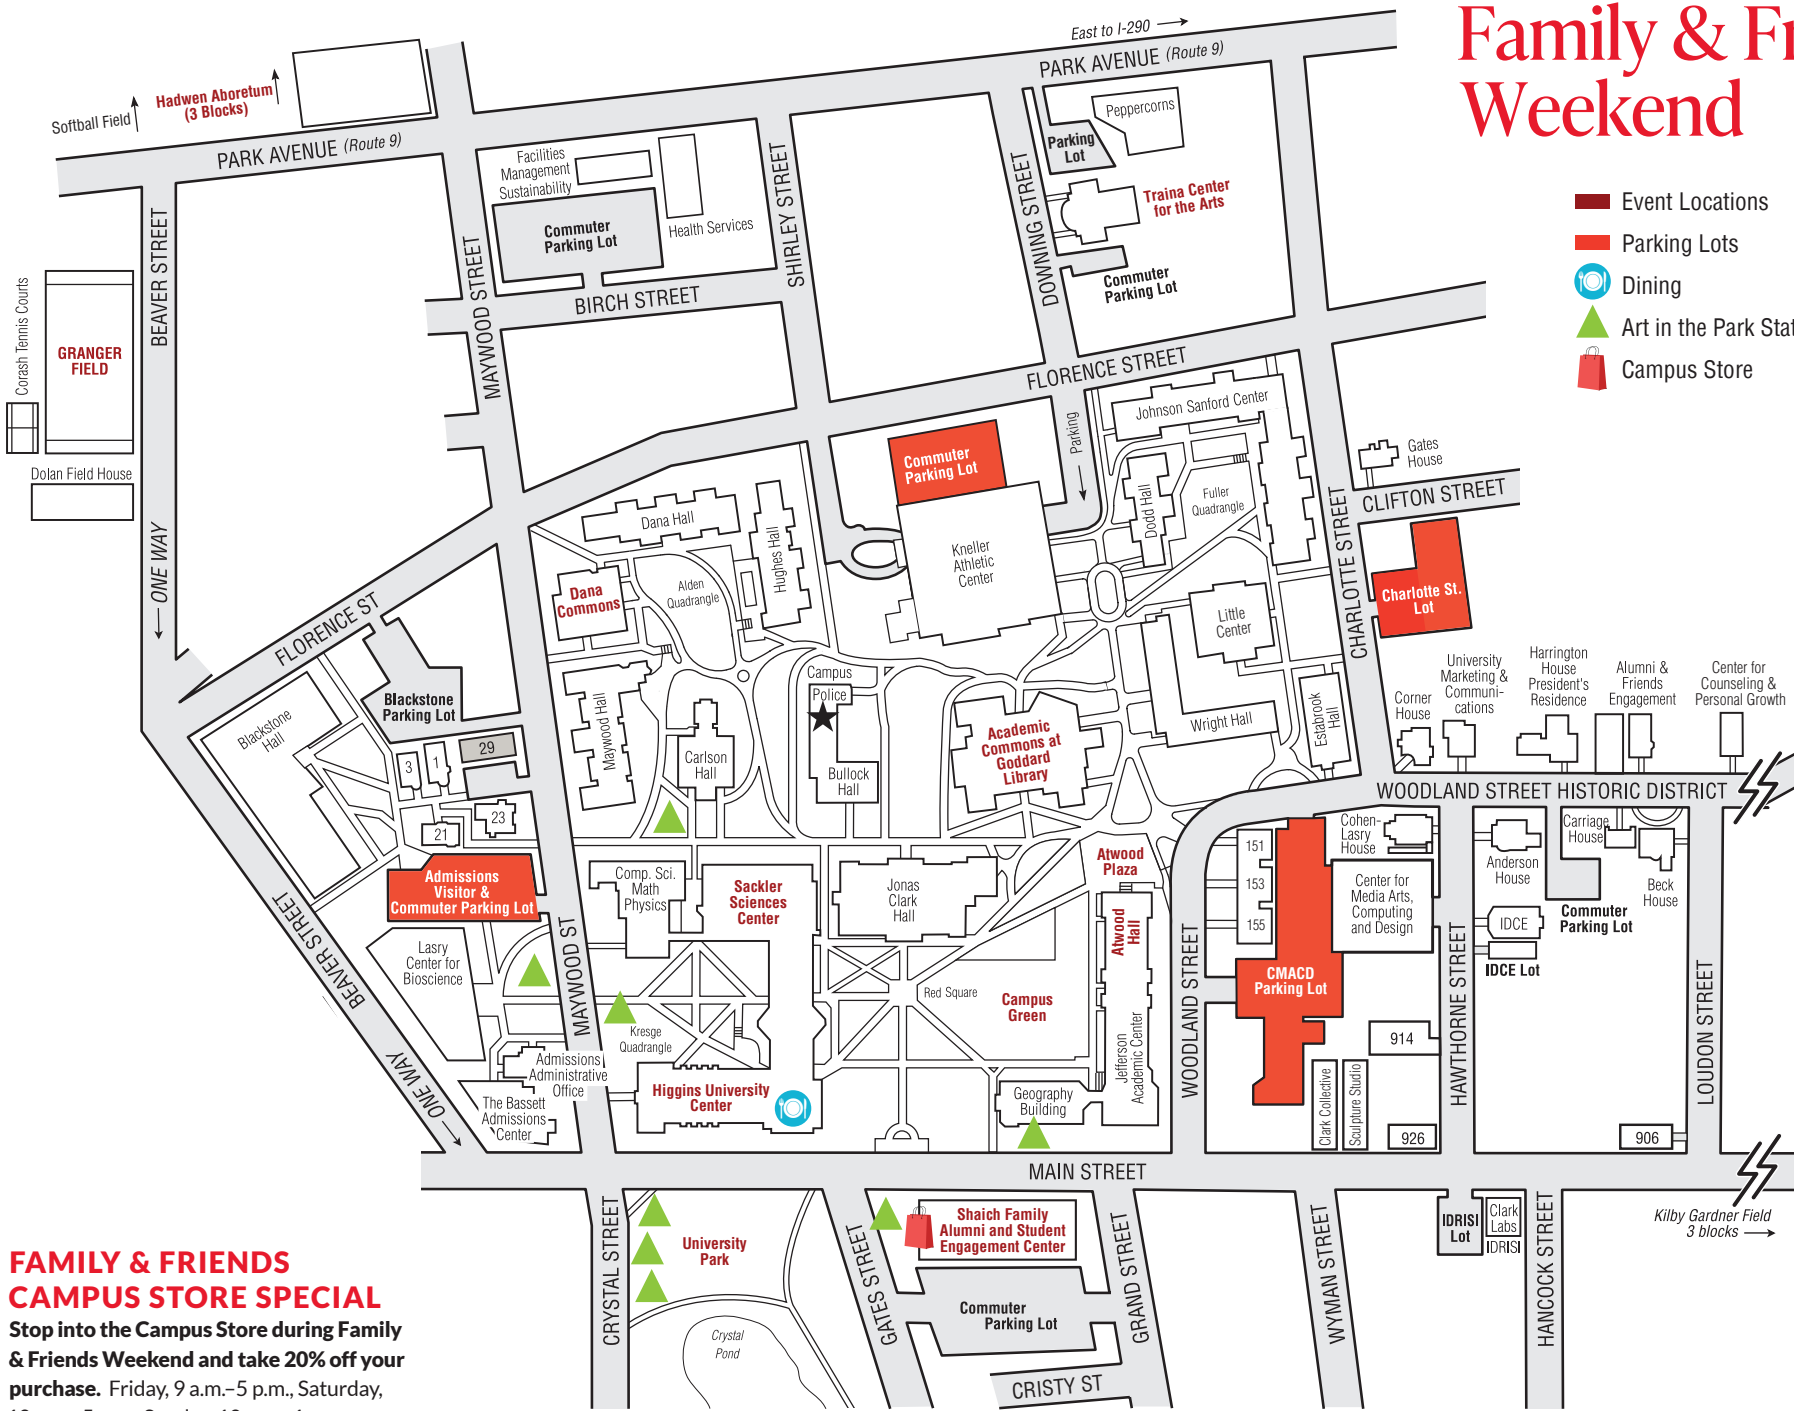

# Family & Friends Weekend

- Event Locations
- Parking Lots
- Dining
- ▲ Art in the Park Statue locations
- 🛍️ Campus Store

**FAMILY & FRIENDS  
CAMPUS STORE SPECIAL**  
Stop into the Campus Store during Family & Friends Weekend and take 20% off your purchase. Friday, 9 a.m.–5 p.m., Saturday, 10 a.m.–5 p.m., Sunday, 10 a.m.–1 p.m.

#### 6-8 p.m. Registration

Check in for Family and Friends Weekend in the Goddard Library to receive your exclusive gift item and meal pass.

*Location: Academic Commons, Goddard Library*

#### 11 a.m. Women's Soccer Game

Follow the paw prints to the soccer field.

*Location: Granger Athletic Fields, 97 Beaver St.*

#### 11:30 a.m.-1:30 p.m. Fall Fun

Enjoy fall treats, food trucks, family photos, caricatures, pumpkin painting, sand art, lucky bamboo, games and more.

*Location: Red Square Lawn, Campus Green*

*Rain Location: Tilton Hall, Higgins University Center*